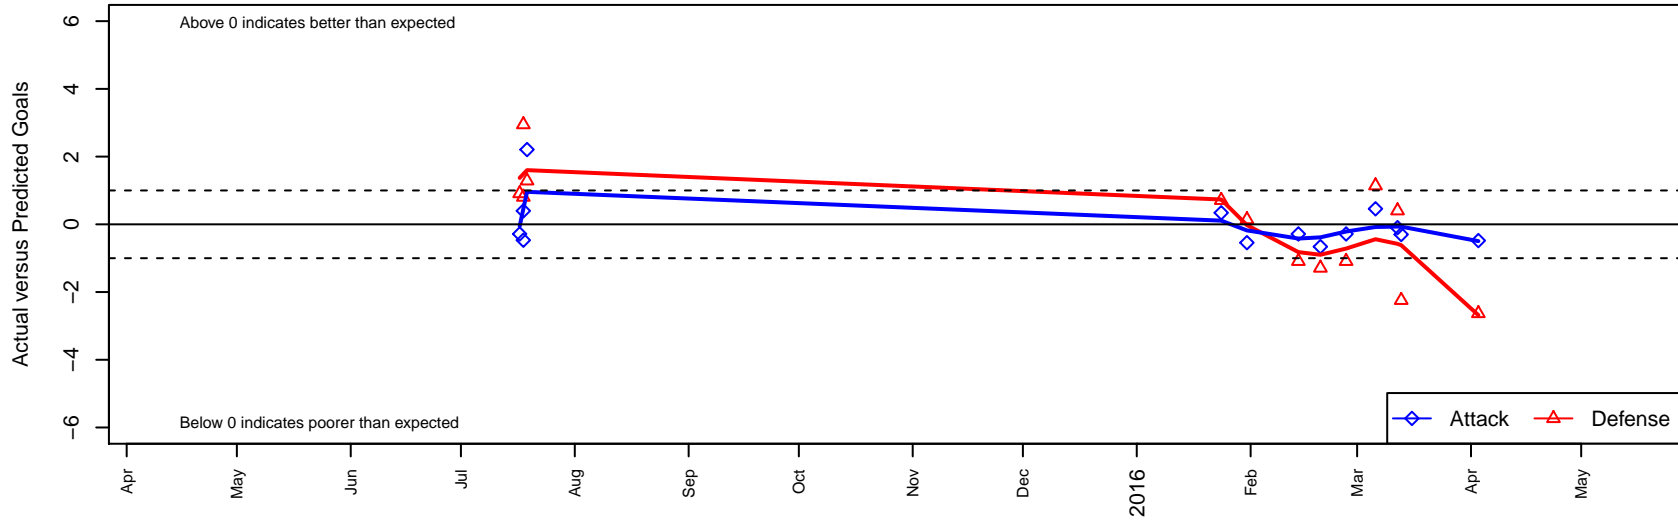

TFA Willamette Southside Cheetahs G97

, OR
 G97 total strength=1085
 attack=2.73 defense=2.64
 fall league = PTT G97 Div 1

alt names used:
 TFA Willamette Southside Cheetahs

Venues played:
 2015 Beaverton Cup GU19 Silver
 2015 PTT G97 Division 1

TFA Willamette Southside Cheetahs G97
 Dots are actual minus expected GF (blue circles) and GA (red triangles).
 Blue line is smoothed change in attack strength. Red is smoothed change in defense strength.

**attack and defense variance (black dot)
relative to other teams
and top 10 in region**

**attack and defense rating
relative to others at age
and all opponents in last 13 months**

Performance relative to 13 month average